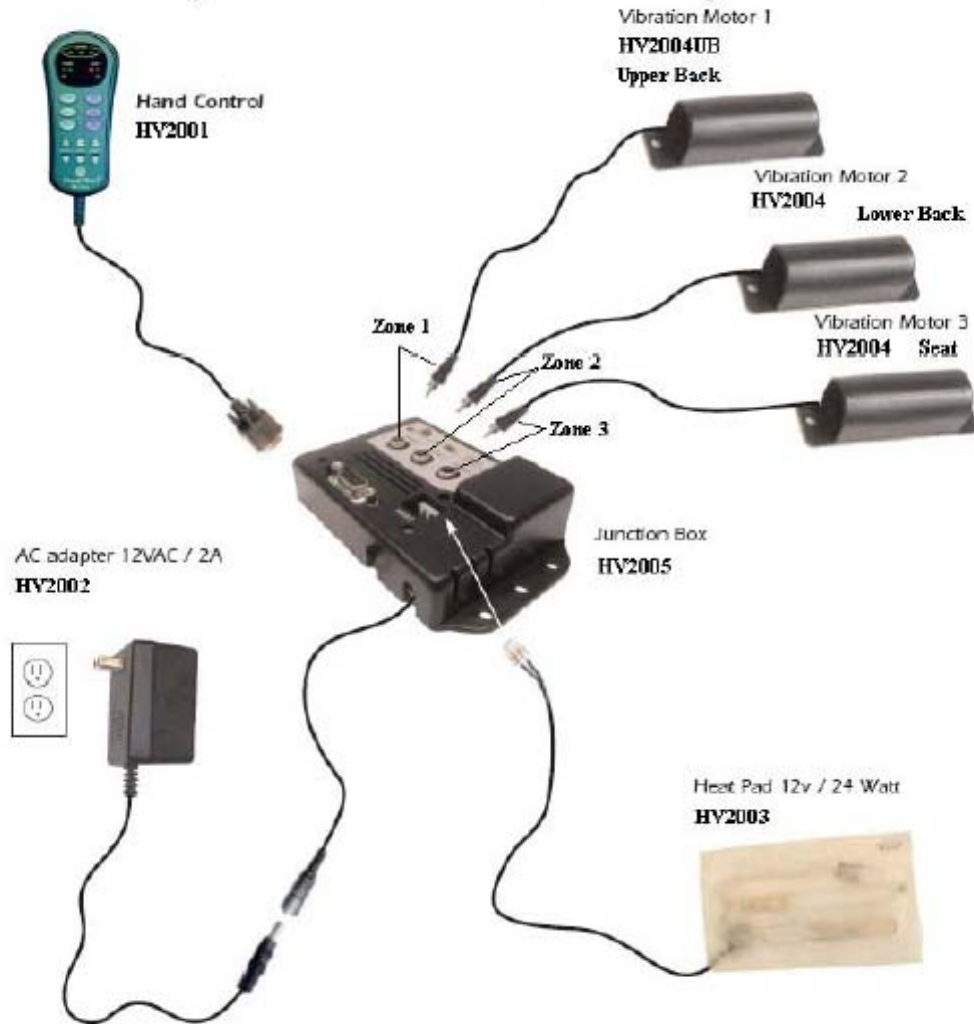

System Connection Diagram

Junction box is located on the inside of the rear seat rail under the seat, to gain access to it, tip the chair over on its side and connect the wires as shown